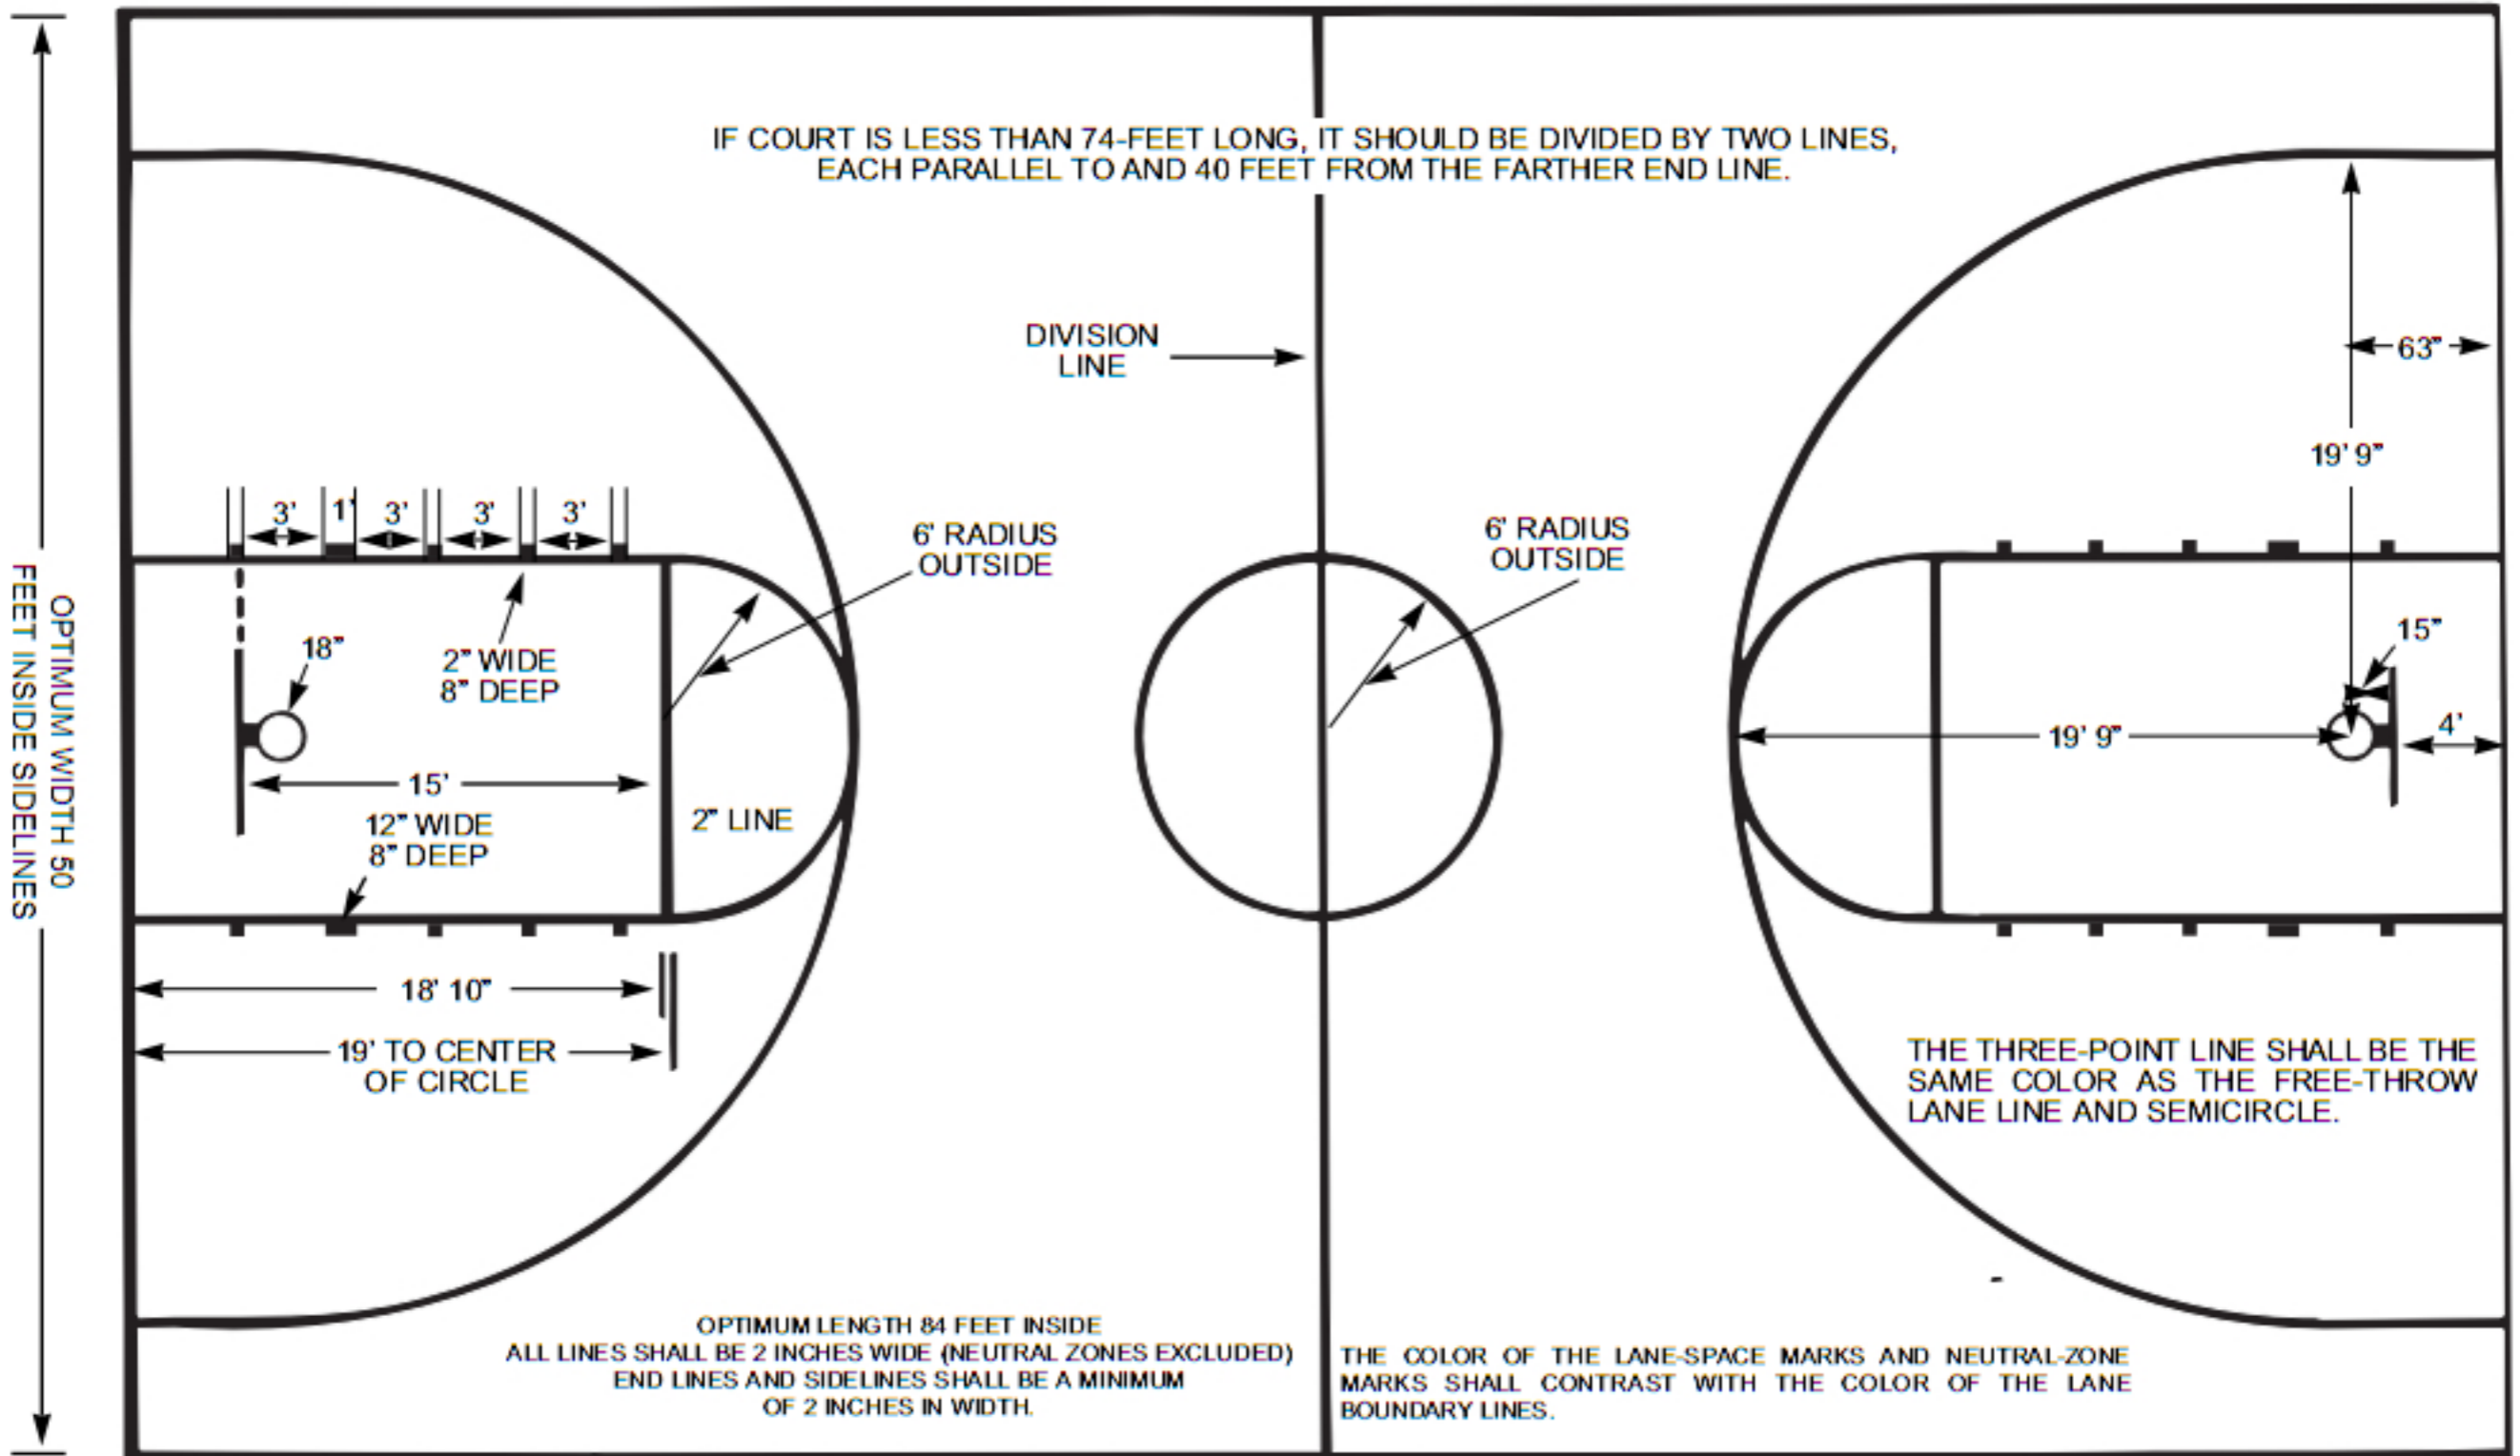

# BASKETBALL COURT DIAGRAM

(See Rule 1-13 for location and size of optional coaching box)

## MINIMUM OF 3 FEET

Preferably 10 feet of unobstructed space outside. If impossible to provide 3 feet, a narrow broken 1-inch line should be marked inside the court parallel with and 3 feet inside the boundary.

Left End Shows Rectangular Backboard 72-Inches Wide

Right End Shows Fan Backboard 54-Inches Wide